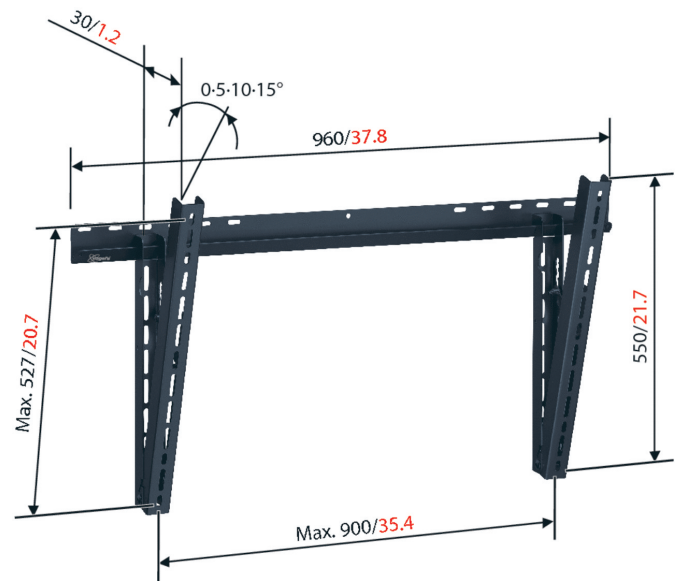

## LCD/Plasma wall support VFW 165 BLACK

- Screen size (Min. - Max.): 40 – 65 " / 102 – 165 cm
- Max. weight: 70 kg / 154 lbs
- Tilt: 15 °
- Min. distance to the wall (mm): 30 mm
- VESA mounting holes: 100x100mm up to 913x509mm
- Guarantee: 5 years
- Available colours: Black, Silver

The VFW 165 is a tiltable wall support, for LCD/Plasma screens till 65" / 165 cm.

## LCD/Plasma wall support VFW 165 BLACK

This universal support has a tilt function up to 15°. The minimal distance to the wall is 30 mm / 1,2". Mount your LCD/Plasma TV to the wall to free up space.

### Features

- Tilt function max. 15°
- Easy mounting (mounting hardware included)

---