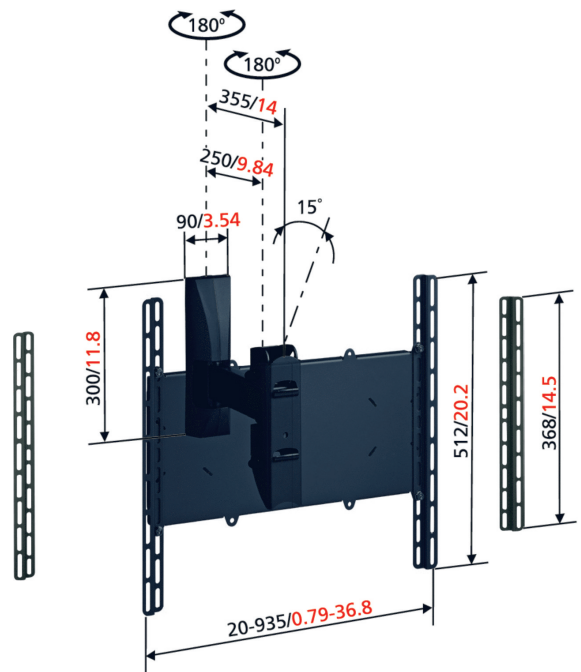

## LCD/Plasma wall support VFW 365 BLACK

- Screen size (Min. - Max.): 26 – 65 " / 66 – 165 cm
- Max. weight: 70 kg / 154 lbs
- Tilt: 15 °
- Turn: 180 °
- VESA mounting holes: 100x100mm up to 935x510mm
- Guarantee: 5 years
- Available colours: Black, Silver

The VFW 365 LCD/Plasma wall support with smooth turn and tilt function is suitable for TVs up to 65" / 165 cm.

## LCD/Plasma wall support VFW 365 BLACK

The VFW 365 provides a tilt and turn function for an optimal viewing position.

### Logistic information

- Packaging size: 388x556x118 mm
- Max. weight: 12 kg / 27 lbs
- EAN Code: 8712285318085